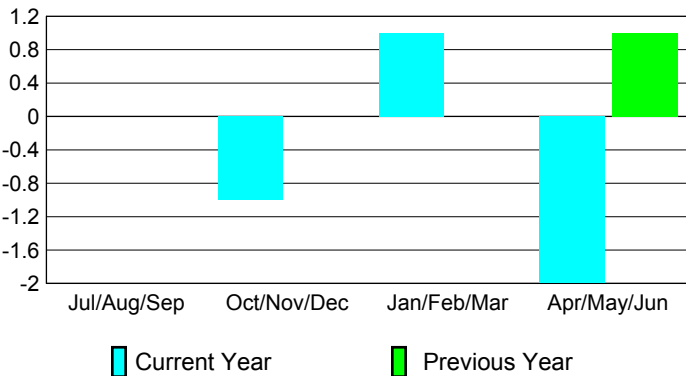

2008-2009 GMT Quarterly Report for District (or Undistricted) District 201C1

GMT: Anthony 'Tony' J Benbow

Location: AUSTRALIA

GMT CA: 7

CLUBS

Club Results 2008-2009

Clubs 2007-2008

Month	New Club Goal	Actual New Clubs	Actual Dropped Clubs	Gain/Loss of Clubs	Gain/Loss of Clubs
Jul/Aug/Sep	0	0	0	0	0
Oct/Nov/Dec	1	0	-1	-1	0
Jan/Feb/Mar	0	0	1	1	0
Apr/May/Jun	0	0	-2	-2	1
Totals	1	0	-2	-2	1

Club Results 2008-2009

Goal, New, Dropped, Gain/Loss

Comparison of Club Gain/Loss

Current Year Compared to the Previous Year

YTD Status Quo Clubs 2008-2009

Status Quo Clubs Compared to Status Quo Members

MEMBERSHIP

Membership Results 2008-2009

Membership 2007-2008

Month	Net Memb Goal	Actual New Memb	Actual Dropped Memb	Gain/Loss of Memb	Gain/Loss of Memb
Jul/Aug/Sep	5	17	-36	-19	-5
Oct/Nov/Dec	15	32	-32	0	-22
Jan/Feb/Mar	-5	24	-30	-6	-4
Apr/May/Jun	-5	41	-28	13	10
Totals	10	114	-126	-12	-21

Membership Results 2008-2009

Goal, New, Dropped, Gain/Loss

Comparison of Membership Gain/Loss

Current Year Compared to the Previous Year

Gender Comparison 2008-2009

Jul/Aug/Sep

Oct/Nov/Dec

Jan/Feb/Mar

Apr/May/Jun

Male

Female