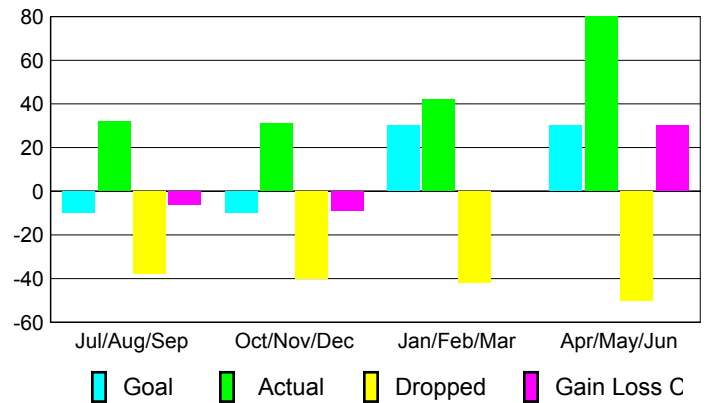

Membership Results 2008-2009

Goal, New, Dropped, Gain/Loss