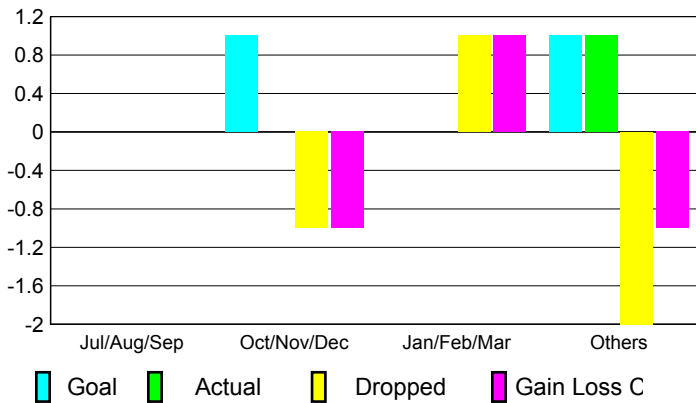

2008-2009 GMT Quarterly Report for District (or Undistricted) District 201Q3

GMT: **Anthony 'Tony' J Benbow**

Location: **AUSTRALIA**

GMT CA: **7**

CLUBS

Club Results 2008-2009

Clubs 2007-2008

Month	New Club Goal	Actual New Clubs	Actual Dropped Clubs	Gain/Loss of Clubs	Gain/Loss of Clubs
Jul/Aug/Sep	0	0	0	0	0
Oct/Nov/Dec	1	0	-1	-1	0
Jan/Feb/Mar	0	0	1	1	0
Apr/May/June	1	1	-2	-1	0
Totals	2	1	-2	-1	0

Club Results 2008-2009

Goal, New, Dropped, Gain/Loss

Comparison of Club Gain/Loss

Current Year Compared to the Previous Year