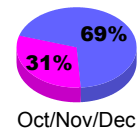

Oct/Nov/Dec