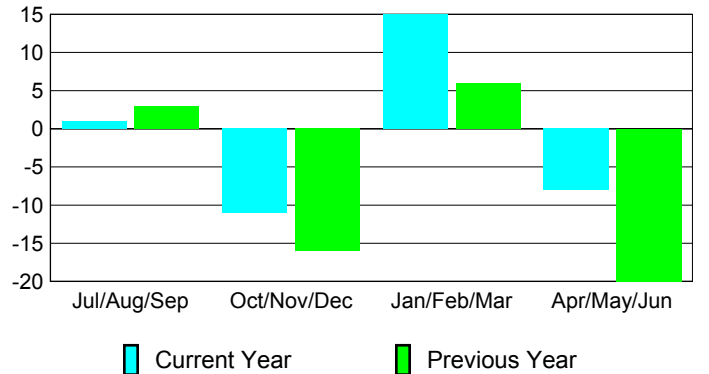

Gender Comparison 2008-2009

Jul/Aug/Sep

Oct/Nov/Dec

Jan/Feb/Mar

Apr/May/June

Male

Female