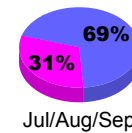

Gender Comparison 2008-2009