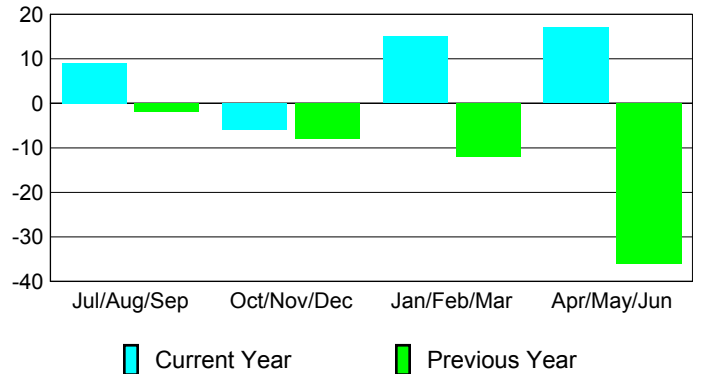

Gender Comparison 2008-2009

Male

Female