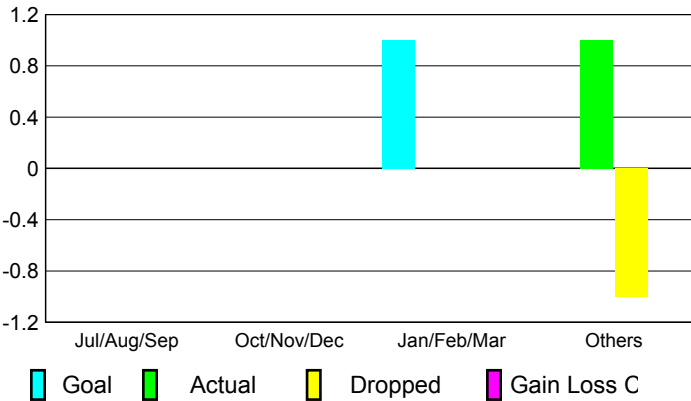

2008-2009 GMT Quarterly Report for District (or Undistricted) District 201N4

GMT: **Anthony 'Tony' J Benbow**

Location: **AUSTRALIA**

GMT CA: **7**

CLUBS

Club Results
2008-2009

Clubs
2007-2008

Month	New Club Goal	Actual New Clubs	Actual Dropped Clubs	Gain/Loss of Clubs	Gain/Loss of Clubs
Jul/Aug/Sep	0	0	0	0	0
Oct/Nov/Dec	0	0	0	0	0
Jan/Feb/Mar	1	0	0	0	2
Apr/May/June	0	1	-1	0	0
Totals	1	1	-1	0	2

Club Results 2008-2009

Goal, New, Dropped, Gain/Loss

Comparison of Club Gain/Loss

Current Year Compared to the Previous Year