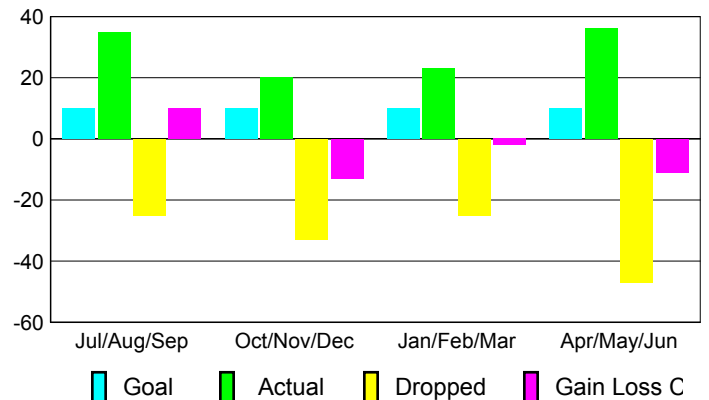

Membership Results 2008-2009

Goal, New, Dropped, Gain/Loss