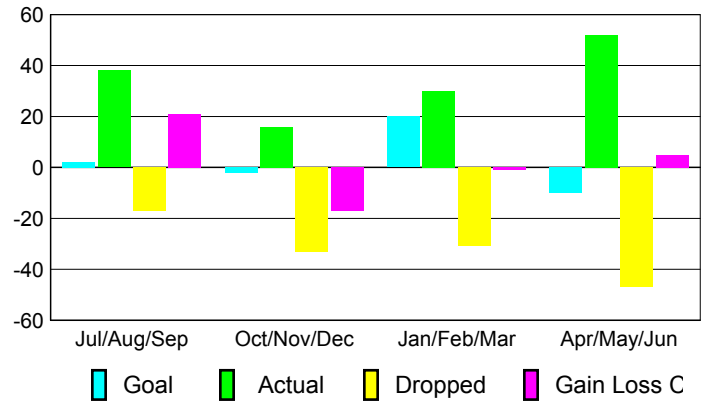

Membership Results 2008-2009

Goal, New, Dropped, Gain/Loss

Comparison of Membership Gain/Loss

Current Year Compared to the Previous Year