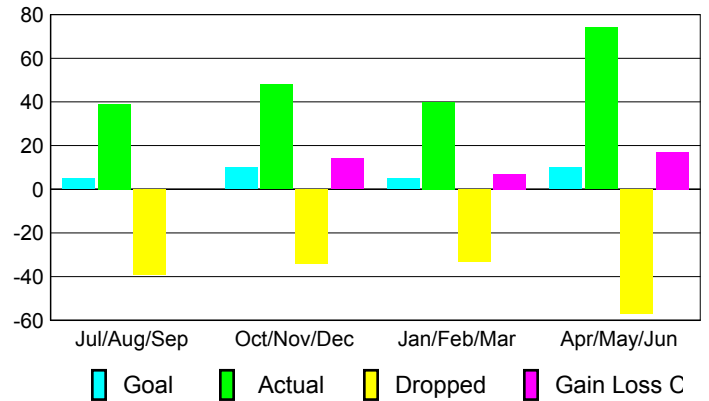

Membership Results 2008-2009

Goal, New, Dropped, Gain/Loss

Comparison of Membership Gain/Loss

Current Year Compared to the Previous Year