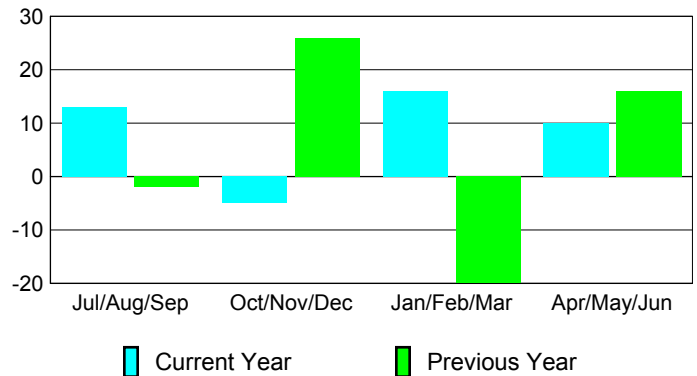

Gender Comparison 2008-2009

Jul/Aug/Sep

Oct/Nov/Dec

Jan/Feb/Mar

Apr/May/June

Male

Female