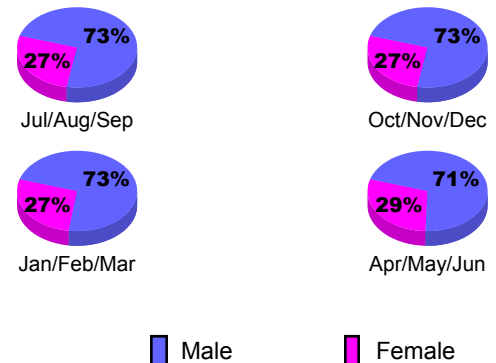

Gender Comparison 2008-2009