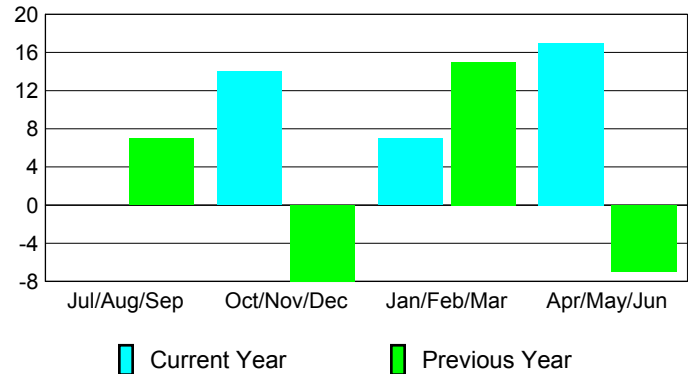

Gender Comparison 2008-2009

Jul/Aug/Sep

Oct/Nov/Dec

Jan/Feb/Mar

Apr/May/June

Male

Female