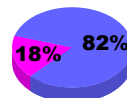

Gender Comparison 2008-2009

Jul/Aug/Sep