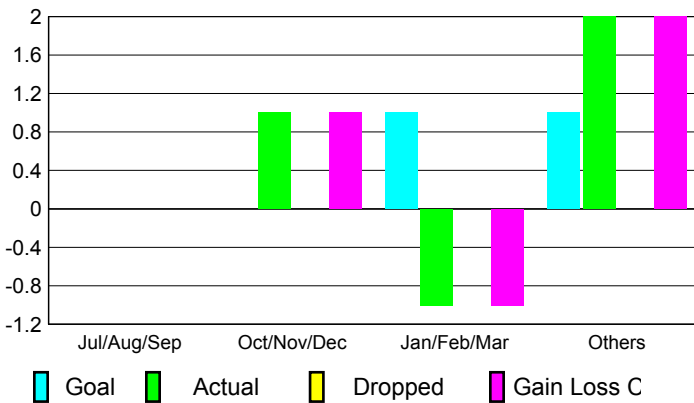

2008-2009 GMT Quarterly Report for District (or Undistricted) **District 201W2**

GMT: **Anthony 'Tony' J Benbow**

Location: **AUSTRALIA**

GMT CA: **7**

CLUBS

Club Results 2008-2009

Clubs 2007-2008

Month	New Club Goal	Actual New Clubs	Actual Dropped Clubs	Gain/Loss of Clubs	Gain/Loss of Clubs
Jul/Aug/Sep	0	0	0	0	0
Oct/Nov/Dec	0	1	0	1	0
Jan/Feb/Mar	1	-1	0	-1	0
Apr/May/June	1	2	0	2	1
Totals	2	2	0	2	1

Club Results 2008-2009

Goal, New, Dropped, Gain/Loss

Comparison of Club Gain/Loss

Current Year Compared to the Previous Year