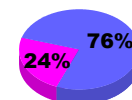

Gender Comparison 2008-2009

Jul/Aug/Sep