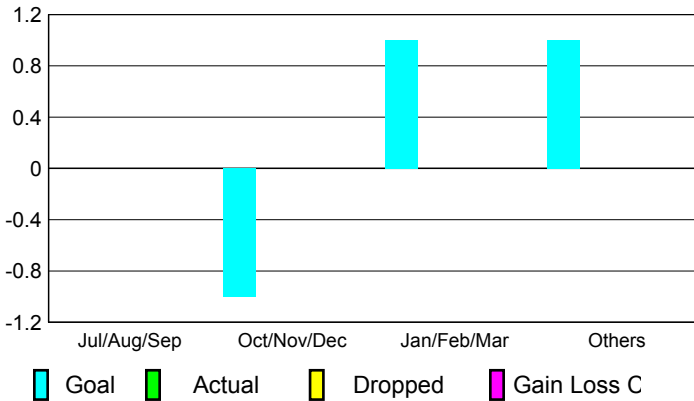

2008-2009 GMT Quarterly Report for District (or Undistricted) District 201V6

GMT: Anthony 'Tony' J Benbow

Location: AUSTRALIA

GMT CA: 7

CLUBS

Club Results 2008-2009

Clubs 2007-2008

Month	New Club Goal	Actual New Clubs	Actual Dropped Clubs	Gain/Loss of Clubs	Gain/Loss of Clubs
Jul/Aug/Sep	0	0	0	0	0
Oct/Nov/Dec	-1	0	0	0	0
Jan/Feb/Mar	1	0	0	0	0
Apr/May/June	1	0	0	0	0
Totals	1	0	0	0	0

Club Results 2008-2009

Goal, New, Dropped, Gain/Loss

Comparison of Club Gain/Loss

Current Year Compared to the Previous Year