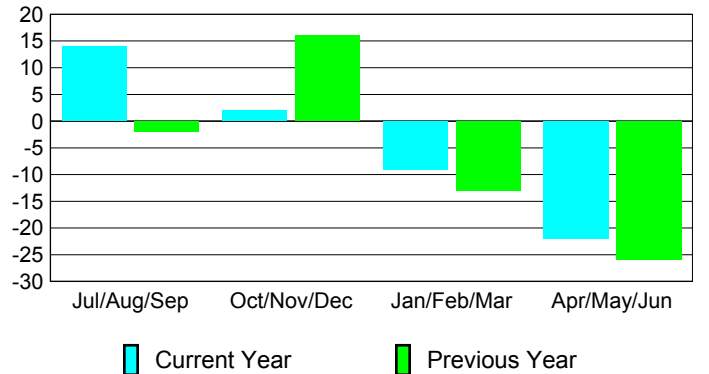

Gender Comparison 2008-2009

Jul/Aug/Sep

Oct/Nov/Dec

Jan/Feb/Mar

Apr/May/June

Male

Female