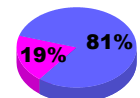

Oct/Nov/Dec