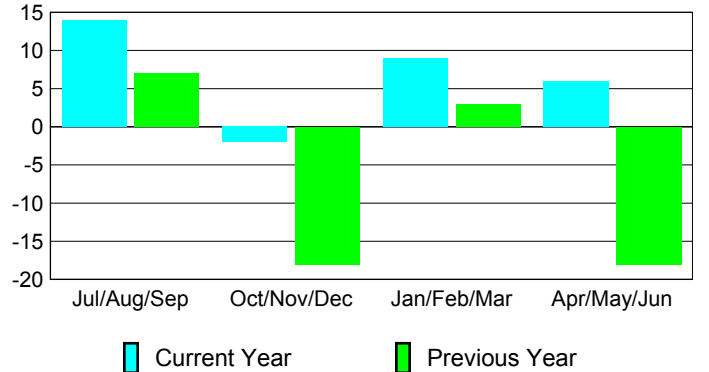

Gender Comparison 2008-2009

Male

Female