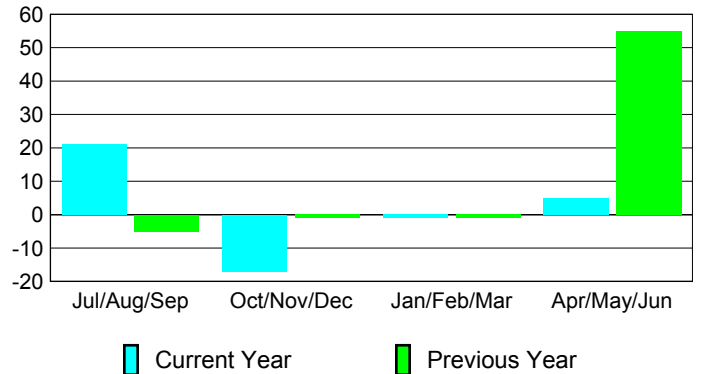

Gender Comparison 2008-2009

Jul/Aug/Sep

Oct/Nov/Dec

Jan/Feb/Mar

Apr/May/June

Male

Female