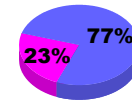

Jan/Feb/Mar