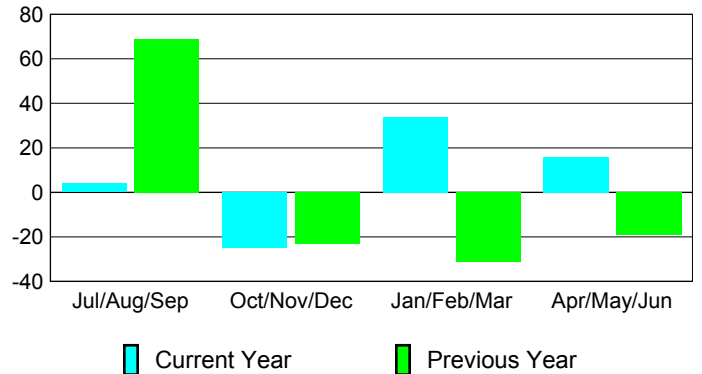

Gender Comparison 2008-2009

Male

Female