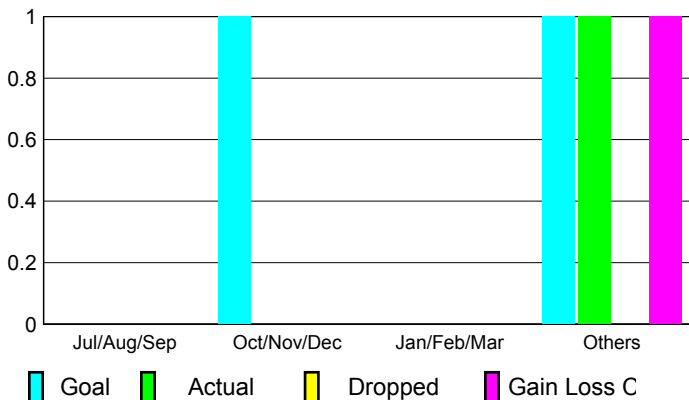

Club Results 2008-2009

Goal, New, Dropped, Gain/Loss

Comparison of Club Gain/Loss

Current Year Compared to the Previous Year

YTD Status Quo Clubs 2008-2009

Status Quo Clubs Compared to Status Quo Members

MEMBERSHIP