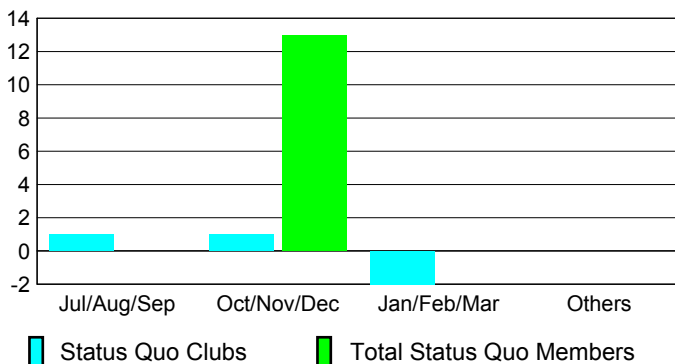

Club Results 2008-2009

Goal, New, Dropped, Gain/Loss

Comparison of Club Gain/Loss

Current Year Compared to the Previous Year

YTD Status Quo Clubs 2008-2009

Status Quo Clubs Compared to Status Quo Members

MEMBERSHIP