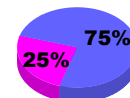

Gender Comparison 2008-2009

Jul/Aug/Sep