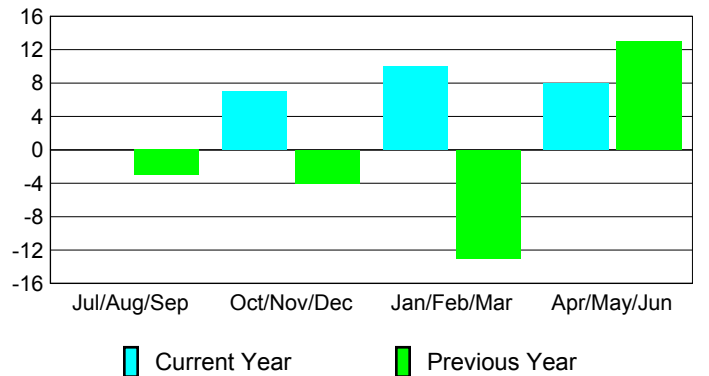

Gender Comparison 2008-2009

Jul/Aug/Sep

Oct/Nov/Dec

Jan/Feb/Mar

Apr/May/June

Male

Female