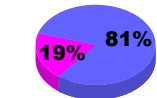

Apr/May/Jun

Male

Female