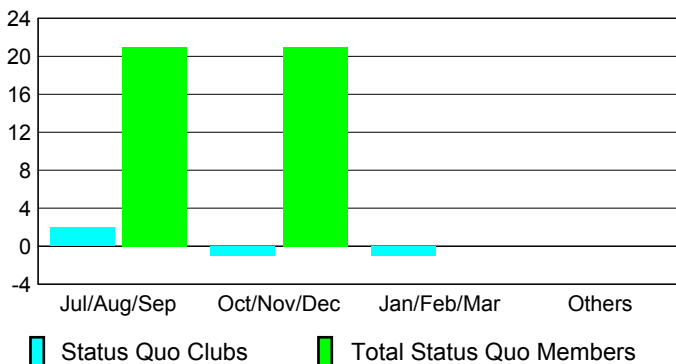

Club Results 2008-2009

Goal, New, Dropped, Gain/Loss

Comparison of Club Gain/Loss

Current Year Compared to the Previous Year

YTD Status Quo Clubs 2008-2009

Status Quo Clubs Compared to Status Quo Members

MEMBERSHIP

Membership Results 2008-2009

Membership 2007-2008

Month	Net Memb Goal	Actual New Memb	Actual Dropped Memb	Gain/Loss of Memb	Gain/Loss of Memb
Jul/Aug/Sep	10	81	-68	13	1
Oct/Nov/Dec	10	29	-46	-17	-14
Jan/Feb/Mar	10	55	-80	-25	12
Apr/May/June	10	87	-64	23	-12
Totals	40	252	-258	-6	-13