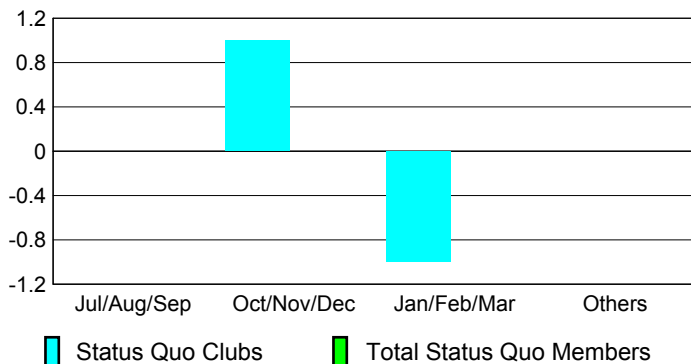

Club Results 2008-2009

Goal, New, Dropped, Gain/Loss

Comparison of Club Gain/Loss

Current Year Compared to the Previous Year

YTD Status Quo Clubs 2008-2009

Status Quo Clubs Compared to Status Quo Members

MEMBERSHIP

Membership Results
2008-2009

Membership
2007-2008

Month	Net Memb Goal	Actual New Memb	Actual Dropped Memb	Gain/Loss of Memb	Gain/Loss of Memb
Jul/Aug/Sep	2	38	-17	21	-5
Oct/Nov/Dec	-2	16	-33	-17	-1
Jan/Feb/Mar	20	30	-31	-1	-1
Apr/May/June	-10	52	-47	5	55
Totals	10	136	-128	8	48