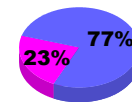

Gender Comparison 2008-2009

Jul/Aug/Sep