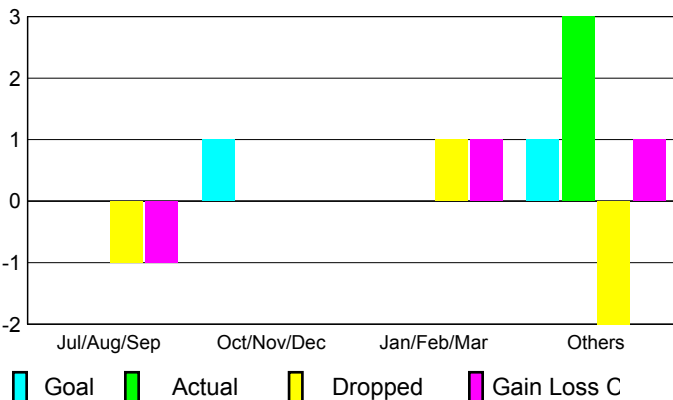

2008-2009 GMT Quarterly Report for District (or Undistricted) District 201N5

GMT: **Anthony 'Tony' J Benbow**

Location: **Multiple**

GMT CA: **7**

CLUBS

Club Results 2008-2009

Clubs 2007-2008

Month	New Club Goal	Actual New Clubs	Actual Dropped Clubs	Gain/Loss of Clubs	Gain/Loss of Clubs
Jul/Aug/Sep	0	0	-1	-1	0
Oct/Nov/Dec	1	0	0	0	0
Jan/Feb/Mar	0	0	1	1	1
Apr/May/June	1	3	-2	1	0
Totals	2	3	-2	1	1

Club Results 2008-2009

Goal, New, Dropped, Gain/Loss

Comparison of Club Gain/Loss

Current Year Compared to the Previous Year