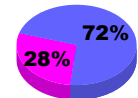

Apr/May/June

Male

Female