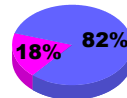

Jan/Feb/Mar