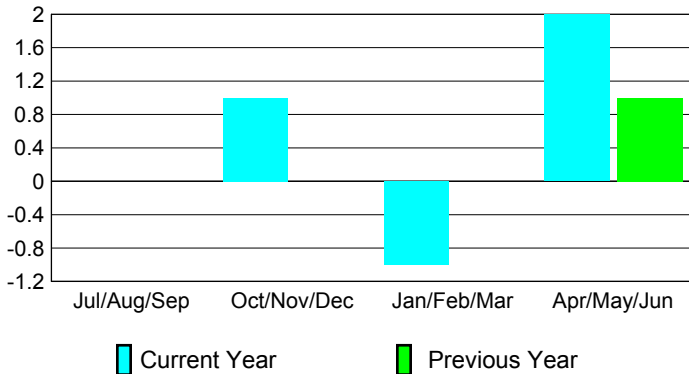

2008-2009 GMT Quarterly Report for District (or Undistricted) **District 201W2**

GMT: **Anthony 'Tony' J Benbow**

Location: **AUSTRALIA**

GMT CA: **7**

CLUBS

Club Results 2008-2009

Clubs 2007-2008

Month	New Club Goal	Actual New Clubs	Actual Dropped Clubs	Gain/Loss of Clubs	Gain/Loss of Clubs
Jul/Aug/Sep	0	0	0	0	0
Oct/Nov/Dec	0	1	0	1	0
Jan/Feb/Mar	1	-1	0	-1	0
Apr/May/June	1	2	0	2	1
Totals	2	2	0	2	1

Club Results 2008-2009

Goal, New, Dropped, Gain/Loss

Comparison of Club Gain/Loss

Current Year Compared to the Previous Year

YTD Status Quo Clubs 2008-2009

Status Quo Clubs Compared to Status Quo Members

MEMBERSHIP

Membership Results 2008-2009

Membership 2007-2008

Month	Net Memb Goal	Actual New Memb	Actual Dropped Memb	Gain/Loss of Memb	Gain/Loss of Memb
Jul/Aug/Sep	10	60	-51	9	15
Oct/Nov/Dec	0	59	-75	-16	2
Jan/Feb/Mar	20	50	-52	-2	-13
Apr/May/June	20	80	-52	28	44
Totals	50	249	-230	19	48

Membership Results 2008-2009

Goal, New, Dropped, Gain/Loss

Comparison of Membership Gain/Loss

Current Year Compared to the Previous Year

Gender Comparison 2008-2009

Jul/Aug/Sep

Oct/Nov/Dec

Jan/Feb/Mar

Apr/May/June

Male

Female