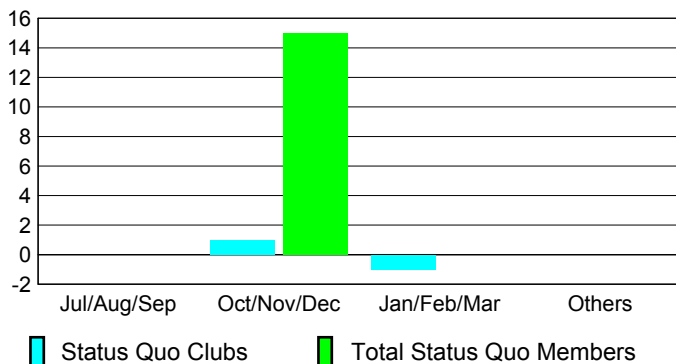

Club Results 2008-2009

Goal, New, Dropped, Gain/Loss

Comparison of Club Gain/Loss

Current Year Compared to the Previous Year

YTD Status Quo Clubs 2008-2009

Status Quo Clubs Compared to Status Quo Members

MEMBERSHIP