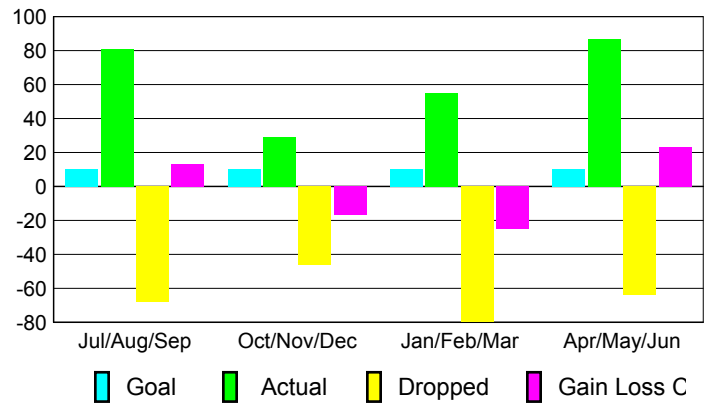

Membership Results 2008-2009

Goal, New, Dropped, Gain/Loss

Comparison of Membership Gain/Loss

Current Year Compared to the Previous Year