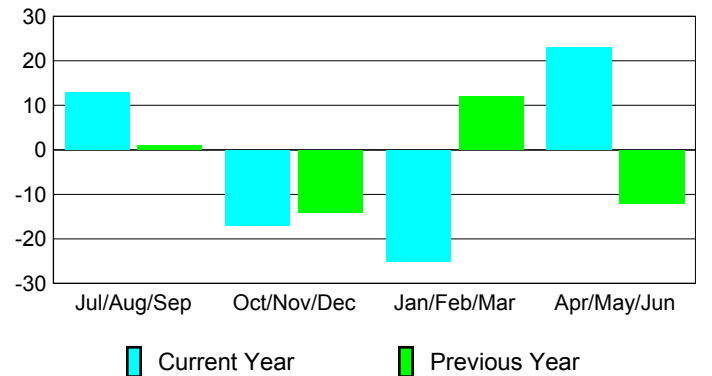

Gender Comparison 2008-2009

Male

Female