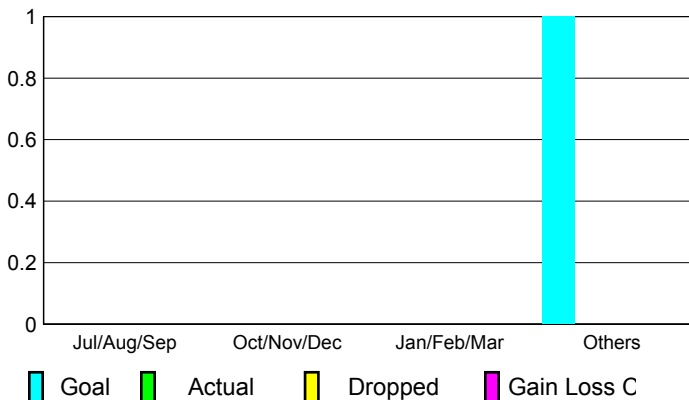

2008-2009 GMT Quarterly Report for District (or Undistricted) **District 201V14**

GMT: **Anthony 'Tony' J Benbow**

Location: **AUSTRALIA**

GMT CA: **7**

CLUBS

Club Results 2008-2009

Clubs 2007-2008

Month	New Club Goal	Actual New Clubs	Actual Dropped Clubs	Gain/Loss of Clubs	Gain/Loss of Clubs
Jul/Aug/Sep	0	0	0	0	0
Oct/Nov/Dec	0	0	0	0	1
Jan/Feb/Mar	0	0	0	0	0
Apr/May/June	1	0	0	0	0
Totals	1	0	0	0	1

Club Results 2008-2009

Goal, New, Dropped, Gain/Loss

MEMBERSHIP

Membership Results 2008-2009

Membership 2007-2008

Month	Net Memb Goal	Actual New Memb	Actual Dropped Memb	Gain/Loss of Memb	Gain/Loss of Memb
Jul/Aug/Sep	10	35	-25	10	-6
Oct/Nov/Dec	10	20	-33	-13	27
Jan/Feb/Mar	10	23	-25	-2	-10
Apr/May/June	10	36	-47	-11	-28
Totals	40	114	-130	-16	-17