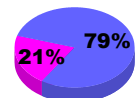

Oct/Nov/Dec