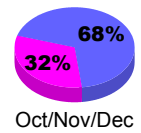

Gender Comparison 2008-2009