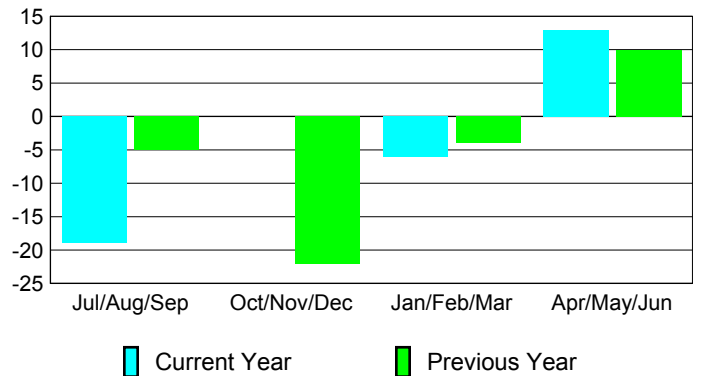

Gender Comparison 2008-2009

Jul/Aug/Sep

Oct/Nov/Dec

Jan/Feb/Mar

Apr/May/Jun

Male

Female