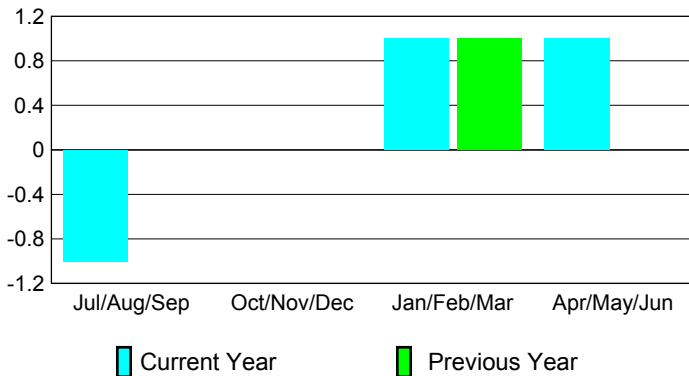

2008-2009 GMT Quarterly Report for District (or Undistricted) District 201N5

GMT: **Anthony 'Tony' J Benbow**

Location: **Multiple**

GMT CA: **7**

CLUBS

Club Results 2008-2009

Clubs 2007-2008

Month	New Club Goal	Actual New Clubs	Actual Dropped Clubs	Gain/Loss of Clubs	Gain/Loss of Clubs
Jul/Aug/Sep	0	0	-1	-1	0
Oct/Nov/Dec	1	0	0	0	0
Jan/Feb/Mar	0	0	1	1	1
Apr/May/June	1	3	-2	1	0
Totals	2	3	-2	1	1

Club Results 2008-2009

Goal, New, Dropped, Gain/Loss

Comparison of Club Gain/Loss

Current Year Compared to the Previous Year

YTD Status Quo Clubs 2008-2009

Status Quo Clubs Compared to Status Quo Members

MEMBERSHIP

Membership Results 2008-2009

Membership 2007-2008

Month	Net Memb Goal	Actual New Memb	Actual Dropped Memb	Gain/Loss of Memb	Gain/Loss of Memb
Jul/Aug/Sep	5	60	-95	-35	13
Oct/Nov/Dec	10	43	-79	-36	-15
Jan/Feb/Mar	15	103	-43	60	0
Apr/May/June	20	132	-113	19	-34
Totals	50	338	-330	8	-36

Membership Results 2008-2009

Goal, New, Dropped, Gain/Loss

Comparison of Membership Gain/Loss

Current Year Compared to the Previous Year

Gender Comparison 2008-2009

Male

Female