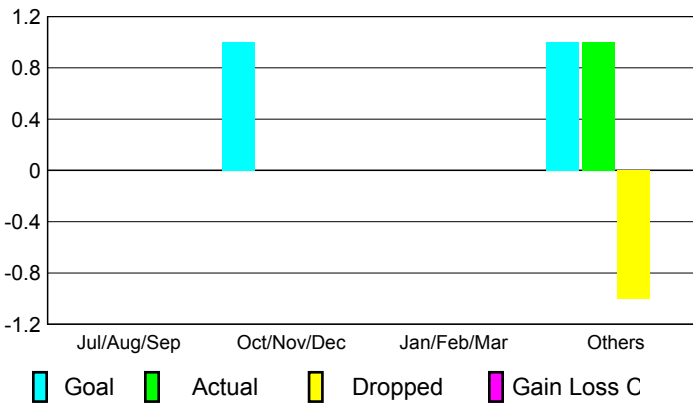

2008-2009 GMT Quarterly Report for District (or Undistricted) District 201V5

GMT: **Anthony 'Tony' J Benbow**

Location: **AUSTRALIA**

GMT CA: **7**

CLUBS

Club Results 2008-2009

Clubs 2007-2008

Month	New Club Goal	Actual New Clubs	Actual Dropped Clubs	Gain/Loss of Clubs	Gain/Loss of Clubs
Jul/Aug/Sep	0	0	0	0	0
Oct/Nov/Dec	1	0	0	0	0
Jan/Feb/Mar	0	0	0	0	0
Apr/May/June	1	1	-1	0	0
Totals	2	1	-1	0	0

Club Results 2008-2009

Goal, New, Dropped, Gain/Loss

Comparison of Club Gain/Loss

Current Year Compared to the Previous Year