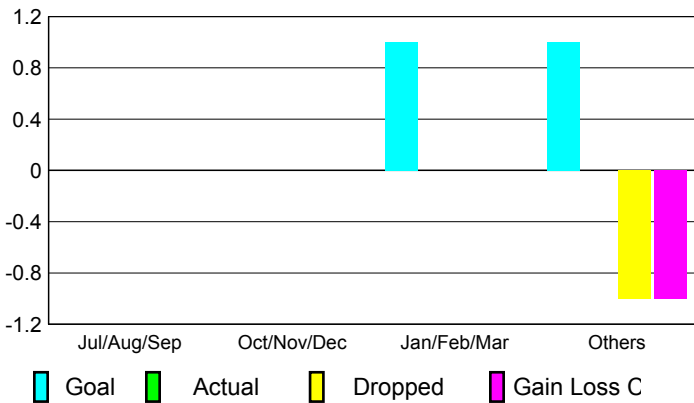

2008-2009 GMT Quarterly Report for District (or Undistricted) District 201Q2

GMT: **Anthony 'Tony' J Benbow**

Location: **Multiple**

GMT CA: **7**

CLUBS

Club Results 2008-2009

Clubs 2007-2008

Month	New Club Goal	Actual New Clubs	Actual Dropped Clubs	Gain/Loss of Clubs	Gain/Loss of Clubs
Jul/Aug/Sep	0	0	0	0	0
Oct/Nov/Dec	0	0	0	0	0
Jan/Feb/Mar	1	0	0	0	0
Apr/May/June	1	0	-1	-1	0
Totals	2	0	-1	-1	0

Club Results 2008-2009

Goal, New, Dropped, Gain/Loss