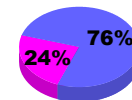

Jan/Feb/Mar