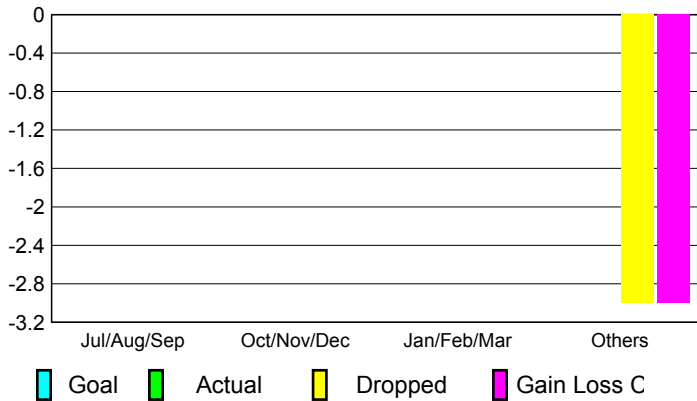

2008-2009 GMT Quarterly Report for District (or Undistricted) District 201W1

GMT: **Anthony 'Tony' J Benbow**

Location: **AUSTRALIA**

GMT CA: **7**

CLUBS

Club Results 2008-2009

Clubs 2007-2008

Month	New Club Goal	Actual New Clubs	Actual Dropped Clubs	Gain/Loss of Clubs	Gain/Loss of Clubs
Jul/Aug/Sep	0	0	0	0	0
Oct/Nov/Dec	0	0	0	0	0
Jan/Feb/Mar	0	0	0	0	0
Apr/May/June	0	0	-3	-3	1
Totals	0	0	-3	-3	1

Club Results 2008-2009

Goal, New, Dropped, Gain/Loss

Comparison of Club Gain/Loss

Current Year Compared to the Previous Year