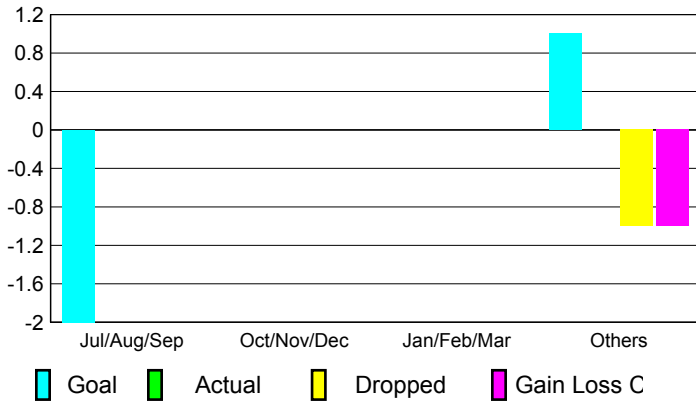

2008-2009 GMT Quarterly Report for District (or Undistricted) District 201V2

GMT: **Anthony 'Tony' J Benbow**

Location: **AUSTRALIA**

GMT CA: **7**

CLUBS

Club Results 2008-2009

Clubs 2007-2008

Month	New Club Goal	Actual New Clubs	Actual Dropped Clubs	Gain/Loss of Clubs	Gain/Loss of Clubs
Jul/Aug/Sep	-2	0	0	0	1
Oct/Nov/Dec	0	0	0	0	0
Jan/Feb/Mar	0	0	0	0	0
Apr/May/June	1	0	-1	-1	0
Totals	-1	0	-1	-1	1

Club Results 2008-2009

Goal, New, Dropped, Gain/Loss

Comparison of Club Gain/Loss

Current Year Compared to the Previous Year