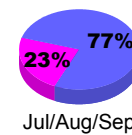

Gender Comparison 2008-2009

Jul/Aug/Sep