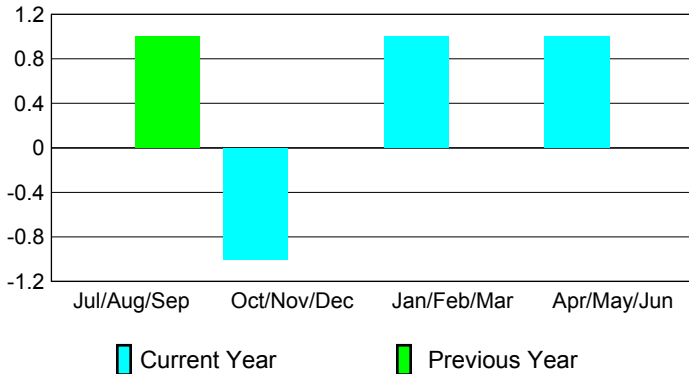

2008-2009 GMT Quarterly Report for District (or Undistricted) District 201Q1

GMT: **Anthony 'Tony' J Benbow**

Location: **AUSTRALIA**

GMT CA: **7**

CLUBS

Club Results 2008-2009

Clubs 2007-2008

Month	New Club Goal	Actual New Clubs	Actual Dropped Clubs	Gain/Loss of Clubs	Gain/Loss of Clubs
Jul/Aug/Sep	0	0	0	0	1
Oct/Nov/Dec	0	0	-1	-1	0
Jan/Feb/Mar	1	0	1	1	0
Apr/May/June	1	2	-1	1	0
Totals	2	2	-1	1	1

Club Results 2008-2009

Goal, New, Dropped, Gain/Loss

Comparison of Club Gain/Loss

Current Year Compared to the Previous Year

YTD Status Quo Clubs 2008-2009

Status Quo Clubs Compared to Status Quo Members

MEMBERSHIP

Membership Results 2008-2009

Membership 2007-2008

Month	Net Memb Goal	Actual New Memb	Actual Dropped Memb	Gain/Loss of Memb	Gain/Loss of Memb
Jul/Aug/Sep	10	72	-68	4	69
Oct/Nov/Dec	10	50	-75	-25	-23
Jan/Feb/Mar	10	97	-63	34	-31
Apr/May/June	10	111	-95	16	-19
Totals	40	330	-301	29	-4

Membership Results 2008-2009

Goal, New, Dropped, Gain/Loss

Comparison of Membership Gain/Loss

Current Year Compared to the Previous Year

Gender Comparison 2008-2009

Male

Female