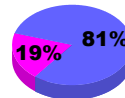

Jan/Feb/Mar