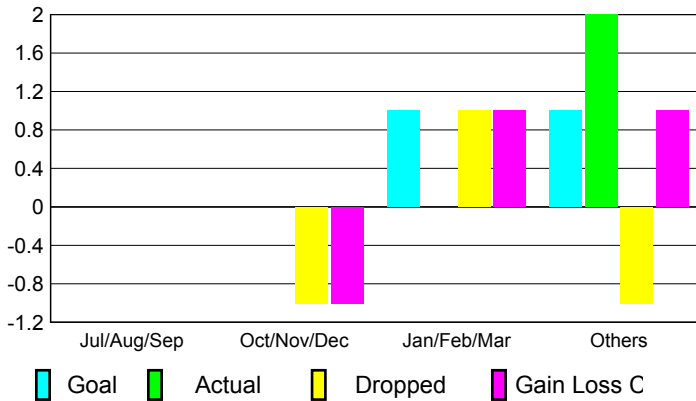

GMT: **Anthony 'Tony' J Benbow**

Location: **AUSTRALIA**

GMT CA: **7**

CLUBS

Club Results 2008-2009

Clubs 2007-2008

Month	New Club Goal	Actual New Clubs	Actual Dropped Clubs	Gain/Loss of Clubs	Gain/Loss of Clubs
Jul/Aug/Sep	0	0	0	0	1
Oct/Nov/Dec	0	0	-1	-1	0
Jan/Feb/Mar	1	0	1	1	0
Apr/May/June	1	2	-1	1	0
Totals	2	2	-1	1	1

Club Results 2008-2009

Goal, New, Dropped, Gain/Loss

Comparison of Club Gain/Loss

Current Year Compared to the Previous Year

YTD Status Quo Clubs 2008-2009

Status Quo Clubs Compared to Status Quo Members

MEMBERSHIP