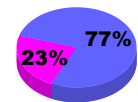

Oct/Nov/Dec