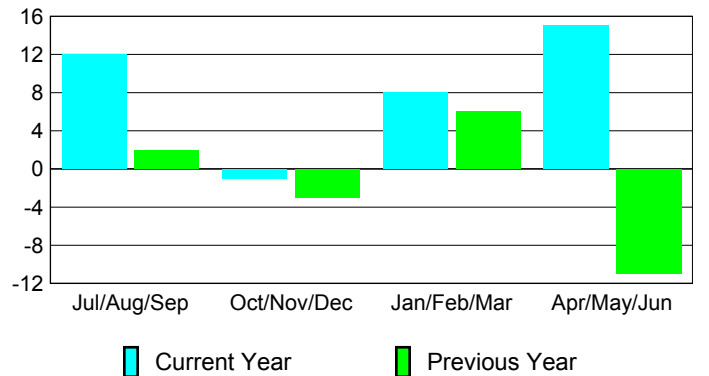

Gender Comparison 2008-2009

Male

Female