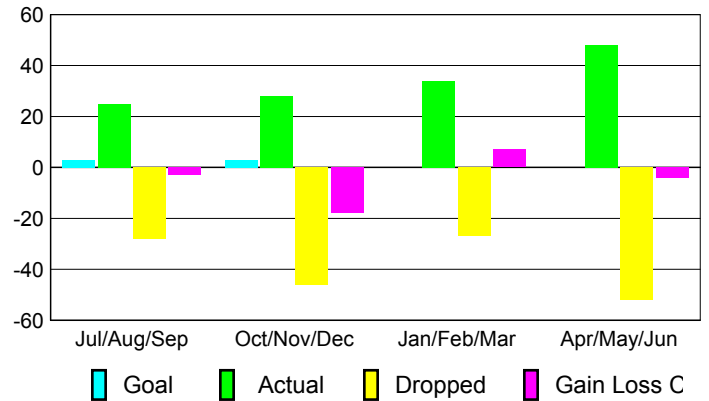

Membership Results 2008-2009

Goal, New, Dropped, Gain/Loss

Comparison of Membership Gain/Loss

Current Year Compared to the Previous Year