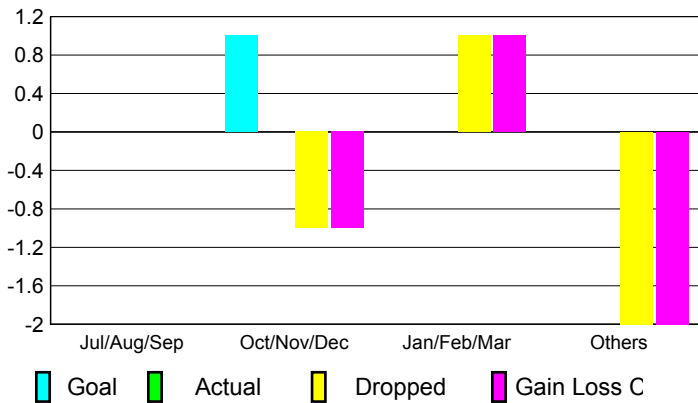

2008-2009 GMT Quarterly Report for District (or Undistricted) District 201C1

GMT: Anthony 'Tony' J Benbow

Location: AUSTRALIA

GMT CA: 7

CLUBS

Club Results 2008-2009

Clubs 2007-2008

Month	New Club Goal	Actual New Clubs	Actual Dropped Clubs	Gain/Loss of Clubs	Gain/Loss of Clubs
Jul/Aug/Sep	0	0	0	0	0
Oct/Nov/Dec	1	0	-1	-1	0
Jan/Feb/Mar	0	0	1	1	0
Apr/May/Jun	0	0	-2	-2	1
Totals	1	0	-2	-2	1

Club Results 2008-2009

Goal, New, Dropped, Gain/Loss

Comparison of Club Gain/Loss

Current Year Compared to the Previous Year