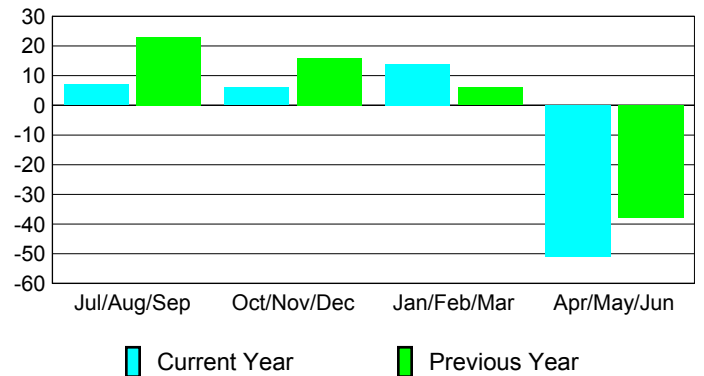

Gender Comparison 2008-2009

Jul/Aug/Sep

Oct/Nov/Dec

Jan/Feb/Mar

Apr/May/June

Male

Female