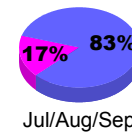

Gender Comparison 2008-2009