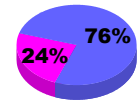

Apr/May/June

Male

Female