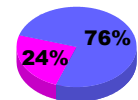

Apr/May/June

Male

Female