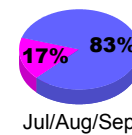

Gender Comparison 2008-2009