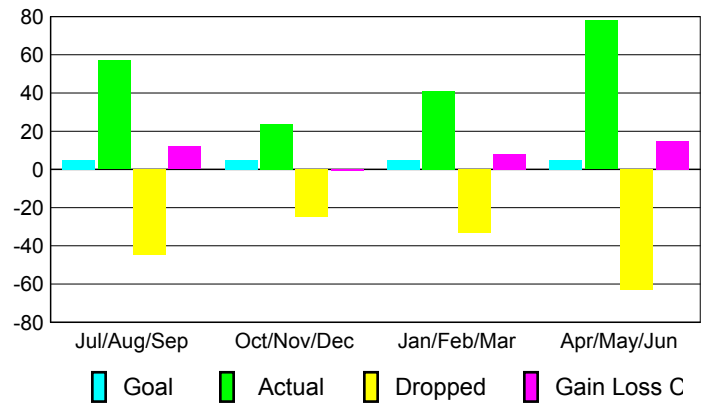

Membership Results 2008-2009

Goal, New, Dropped, Gain/Loss

Comparison of Membership Gain/Loss

Current Year Compared to the Previous Year