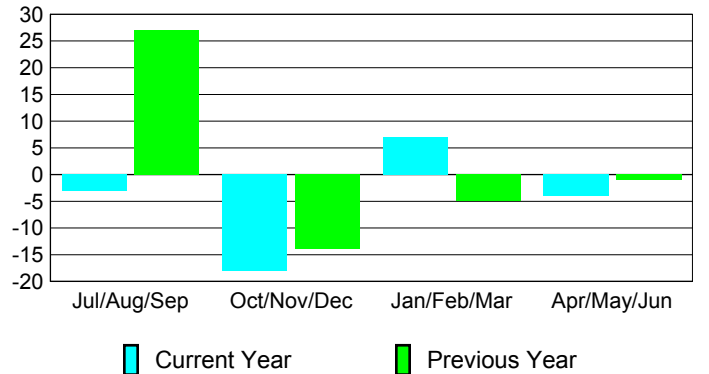

Gender Comparison 2008-2009

Jul/Aug/Sep

Oct/Nov/Dec

Jan/Feb/Mar

Apr/May/June

Male

Female