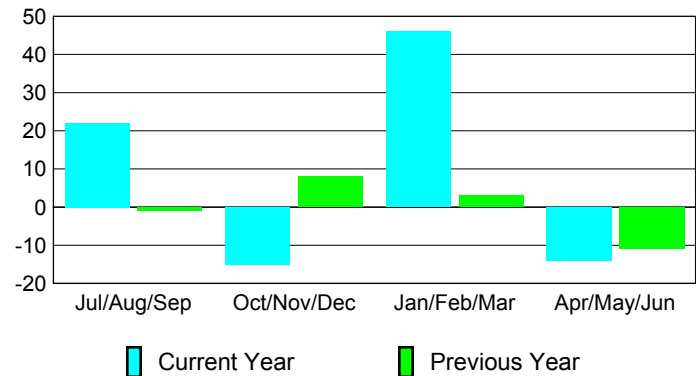

Gender Comparison 2008-2009

Jul/Aug/Sep

Oct/Nov/Dec

Jan/Feb/Mar

Apr/May/June

Male

Female