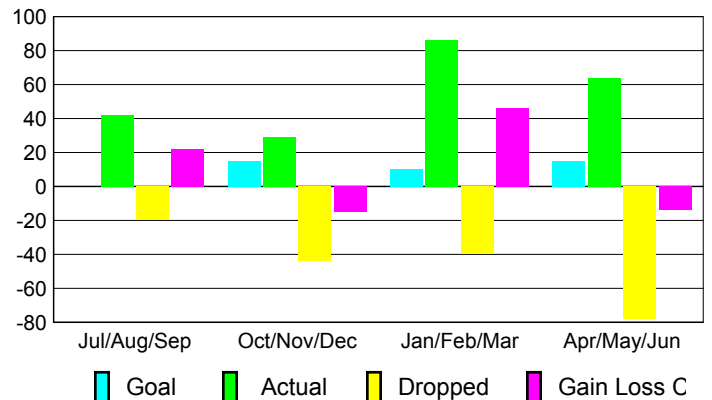

Membership Results 2008-2009

Goal, New, Dropped, Gain/Loss

Comparison of Membership Gain/Loss

Current Year Compared to the Previous Year