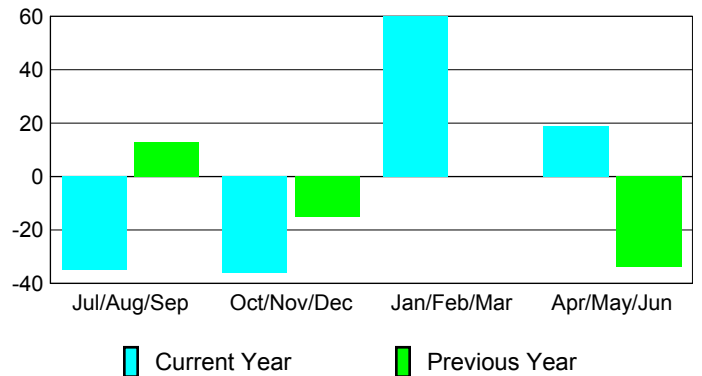

Gender Comparison 2008-2009

Male

Female