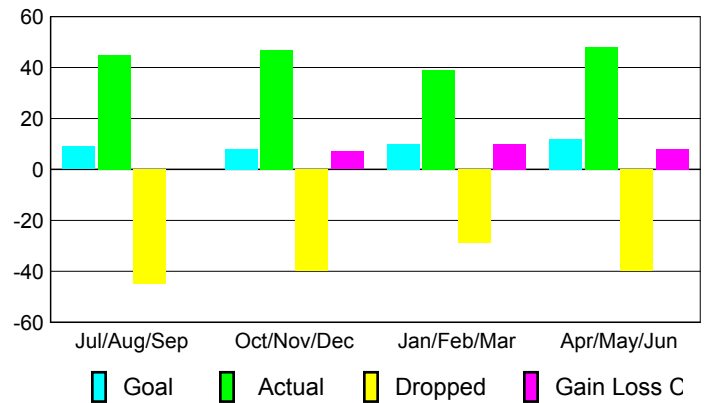

Membership Results 2008-2009

Goal, New, Dropped, Gain/Loss

Comparison of Membership Gain/Loss

Current Year Compared to the Previous Year