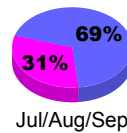

Gender Comparison 2008-2009