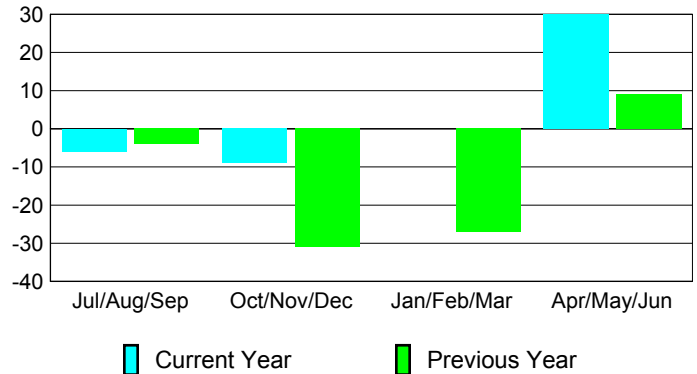

Comparison of Membership Gain/Loss

Current Year Compared to the Previous Year