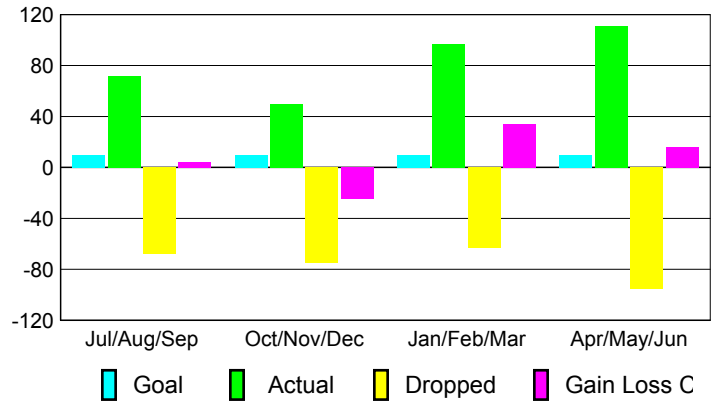

Membership Results 2008-2009

Goal, New, Dropped, Gain/Loss

Comparison of Membership Gain/Loss

Current Year Compared to the Previous Year