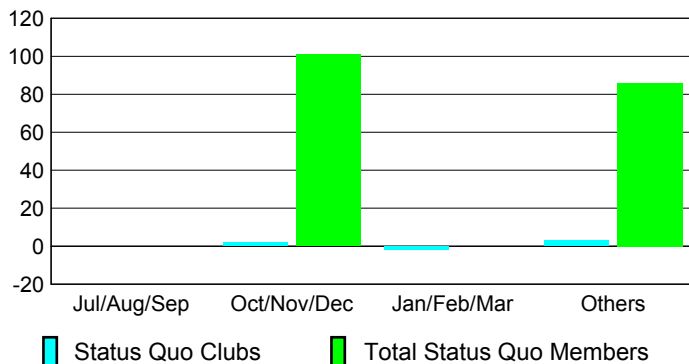

Club Results 2008-2009

Goal, New, Dropped, Gain/Loss

Comparison of Club Gain/Loss

Current Year Compared to the Previous Year

YTD Status Quo Clubs 2008-2009

Status Quo Clubs Compared to Status Quo Members

MEMBERSHIP

Membership Results 2008-2009

Membership 2007-2008

Month	Net Memb Goal	Actual New Memb	Actual Dropped Memb	Gain/Loss of Memb	Gain/Loss of Memb
Jul/Aug/Sep	5	60	-95	-35	13
Oct/Nov/Dec	10	43	-79	-36	-15
Jan/Feb/Mar	15	103	-43	60	0
Apr/May/June	20	132	-113	19	-34
Totals	50	338	-330	8	-36