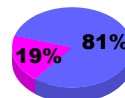

Gender Comparison 2008-2009

Jul/Aug/Sep