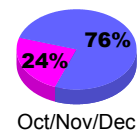

Oct/Nov/Dec