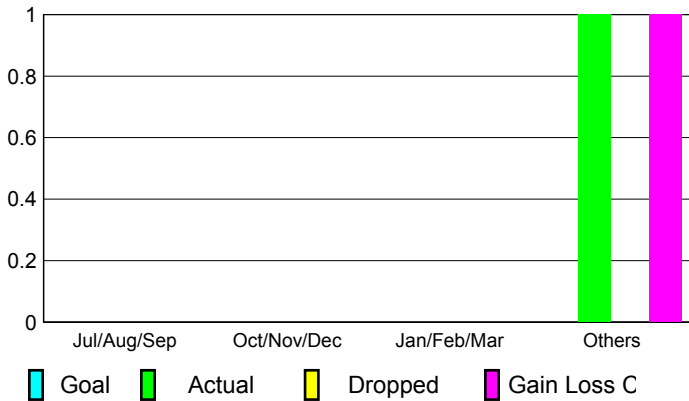

2008-2009 GMT Quarterly Report for District (or Undistricted) District 201N3

GMT: **Anthony 'Tony' J Benbow**

Location: **AUSTRALIA**

GMT CA: **7**

CLUBS

Club Results 2008-2009

Clubs 2007-2008

Month	New Club Goal	Actual New Clubs	Actual Dropped Clubs	Gain/Loss of Clubs	Gain/Loss of Clubs
Jul/Aug/Sep	0	0	0	0	0
Oct/Nov/Dec	0	0	0	0	0
Jan/Feb/Mar	0	0	0	0	1
Apr/May/June	0	1	0	1	0
Totals	0	1	0	1	1

Club Results 2008-2009

Goal, New, Dropped, Gain/Loss

Comparison of Club Gain/Loss

Current Year Compared to the Previous Year