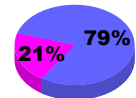

Apr/May/June

Male

Female