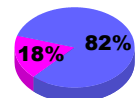

Oct/Nov/Dec