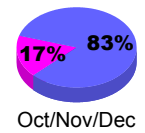

Gender Comparison 2008-2009