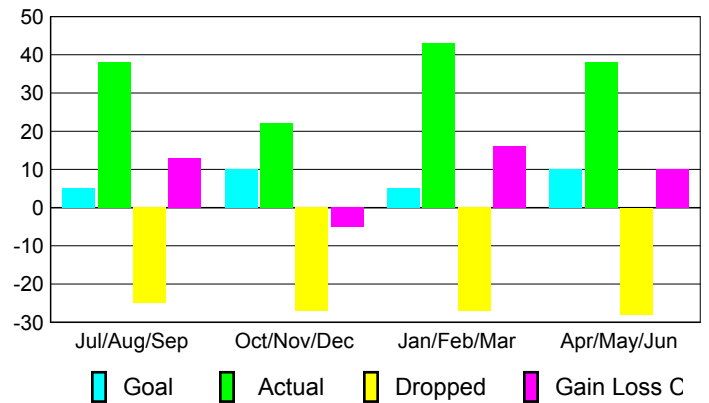

Membership Results 2008-2009

Goal, New, Dropped, Gain/Loss

Comparison of Membership Gain/Loss

Current Year Compared to the Previous Year