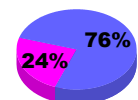

Oct/Nov/Dec