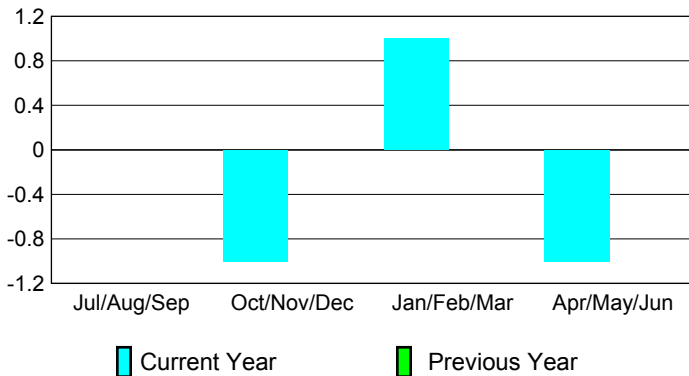

2008-2009 GMT Quarterly Report for District (or Undistricted) District 201Q3

GMT: **Anthony 'Tony' J Benbow**

Location: **AUSTRALIA**

GMT CA: **7**

CLUBS

Club Results 2008-2009

Clubs 2007-2008

Month	New Club Goal	Actual New Clubs	Actual Dropped Clubs	Gain/Loss of Clubs	Gain/Loss of Clubs
Jul/Aug/Sep	0	0	0	0	0
Oct/Nov/Dec	1	0	-1	-1	0
Jan/Feb/Mar	0	0	1	1	0
Apr/May/June	1	1	-2	-1	0
Totals	2	1	-2	-1	0

Club Results 2008-2009

Goal, New, Dropped, Gain/Loss

Comparison of Club Gain/Loss

Current Year Compared to the Previous Year

YTD Status Quo Clubs 2008-2009

Status Quo Clubs Compared to Status Quo Members

MEMBERSHIP

Membership Results 2008-2009

Membership 2007-2008

Month	Net Memb Goal	Actual New Memb	Actual Dropped Memb	Gain/Loss of Memb	Gain/Loss of Memb
Jul/Aug/Sep	10	81	-68	13	1
Oct/Nov/Dec	10	29	-46	-17	-14
Jan/Feb/Mar	10	55	-80	-25	12
Apr/May/June	10	87	-64	23	-12
Totals	40	252	-258	-6	-13

Membership Results 2008-2009

Goal, New, Dropped, Gain/Loss

Comparison of Membership Gain/Loss

Current Year Compared to the Previous Year

Gender Comparison 2008-2009

Male

Female