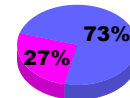

Jan/Feb/Mar