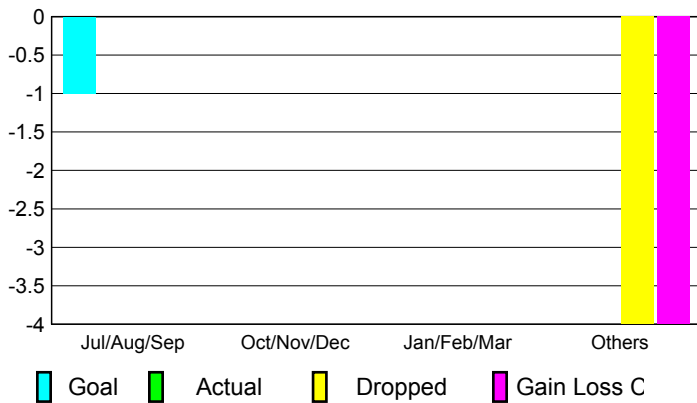

2008-2009 GMT Quarterly Report for District (or Undistricted) District 201Q4

GMT: **Anthony 'Tony' J Benbow**

Location: **AUSTRALIA**

GMT CA: **7**

CLUBS

Club Results 2008-2009

Clubs 2007-2008

Month	New Club Goal	Actual New Clubs	Actual Dropped Clubs	Gain/Loss of Clubs	Gain/Loss of Clubs
Jul/Aug/Sep	-1	0	0	0	0
Oct/Nov/Dec	0	0	0	0	0
Jan/Feb/Mar	0	0	0	0	0
Apr/May/June	0	0	-4	-4	0
Totals	-1	0	-4	-4	0

Club Results 2008-2009

Goal, New, Dropped, Gain/Loss

Comparison of Club Gain/Loss

Current Year Compared to the Previous Year