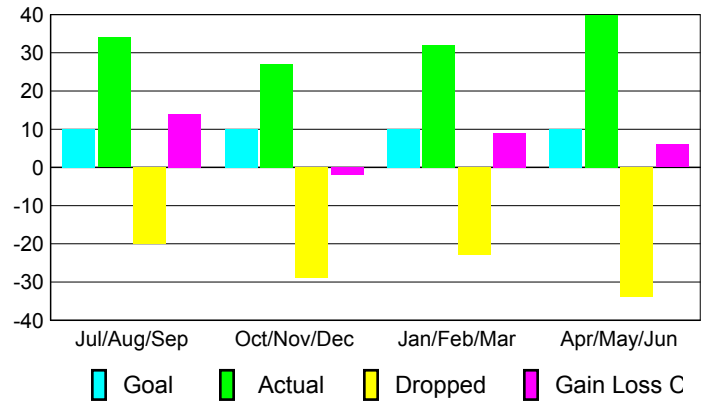

Membership Results 2008-2009

Goal, New, Dropped, Gain/Loss

Comparison of Membership Gain/Loss

Current Year Compared to the Previous Year