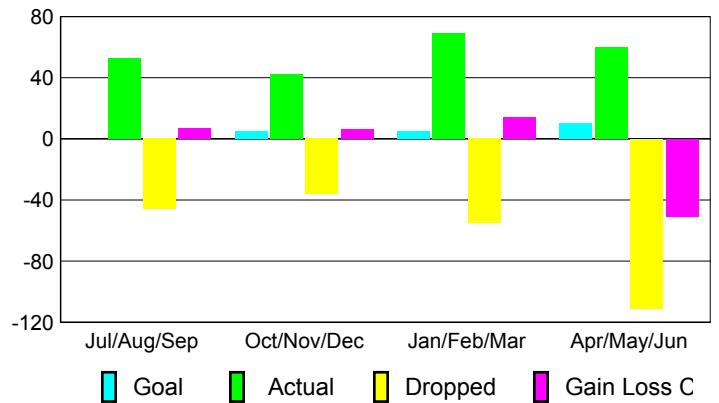

Membership Results 2008-2009

Goal, New, Dropped, Gain/Loss

Comparison of Membership Gain/Loss

Current Year Compared to the Previous Year