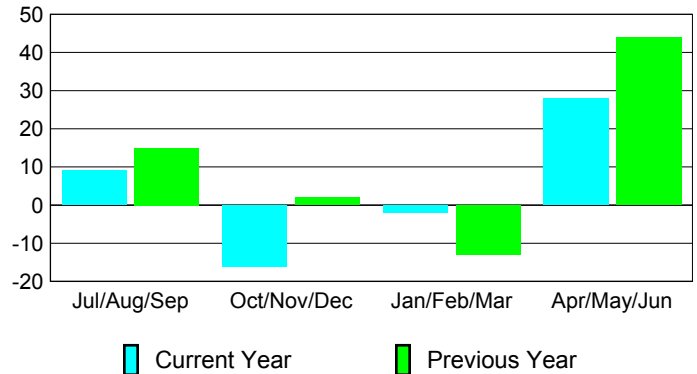

Gender Comparison 2008-2009

Jul/Aug/Sep

Oct/Nov/Dec

Jan/Feb/Mar

Apr/May/June

Male

Female