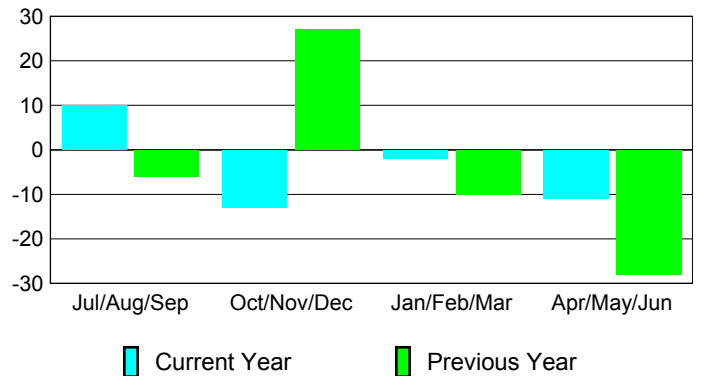

YTD Status Quo Clubs 2008-2009

Status Quo Clubs Compared to Status Quo Members

Gender Comparison 2008-2009

Jul/Aug/Sep

Oct/Nov/Dec

Jan/Feb/Mar

Apr/May/June

Male