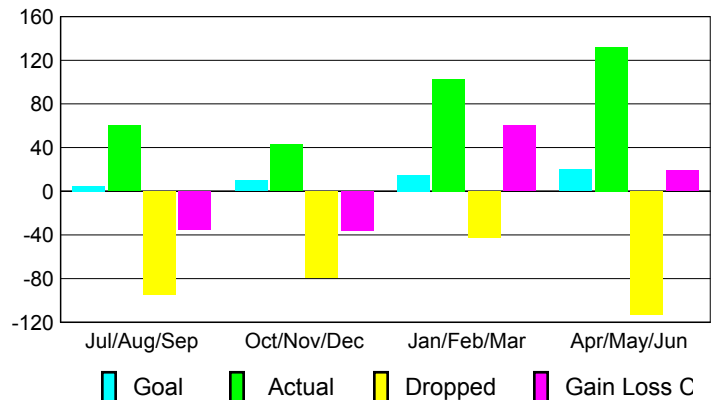

Membership Results 2008-2009

Goal, New, Dropped, Gain/Loss

Comparison of Membership Gain/Loss

Current Year Compared to the Previous Year